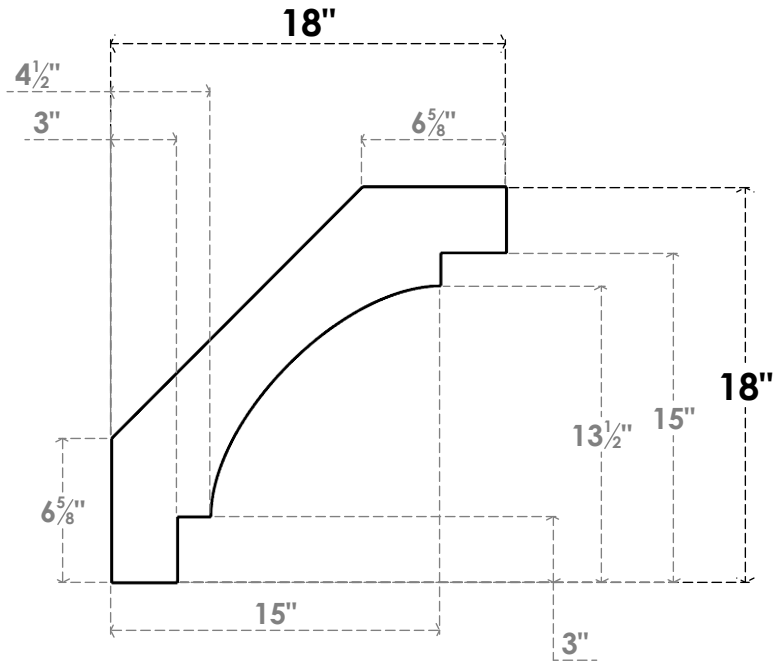

ITEM NUMBER: BRCPC035X18000X18000MRC

3 1/2"W X 18"D X 18"H MERCED ARCHITECTURAL GRADE PVC CLOSED KNEE BRACE

SIDE PROFILE

FRONT PROFILE

ISOMETRIC

EKENA MILLWORK
2300 WEST MAIN ST.
CLARKSVILLE, TX 75426
TOLL FREE: 866-607-0453
WWW.EKENAMILLWORK.COM

NOTES

1. INSTALLATION TO BE COMPLETED IN ACCORDANCE WITH MANUFACTURER'S SPECIFICATIONS.
2. DRAWING MAY NOT BE TO SCALE
3. THIS DRAWING IS INTENDED FOR DESIGN AND PLANNING PURPOSES ONLY.
4. ALL INFORMATION CONTAINED HEREIN WAS CURRENT AT THE TIME OF DEVELOPMENT BUT MUST BE REVIEWED AND APPROVED BY THE PRODUCT MANUFACTURER TO BE CONSIDERED ACCURATE.
5. ARCHITECTURAL GRADE PVC PRODUCTS ARE MADE FROM EXPANDED CELLULAR PVC AND COME NATURALLY WHITE BUT MAY BE PAINTED