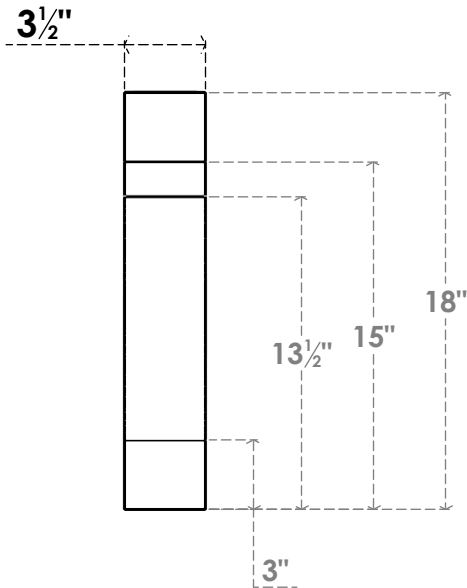

ITEM NUMBER: BRCPC035X18000X18000MRC

3 1/2"W X 18"D X 18"H MERCED ARCHITECTURAL GRADE PVC CLOSED KNEE BRACE

SIDE PROFILE

FRONT PROFILE

ISOMETRIC

EKENA MILLWORK
2300 WEST MAIN ST.
CLARKSVILLE, TX 75426
TOLL FREE: 866-607-0453
WWW.EKENAMILLWORK.COM